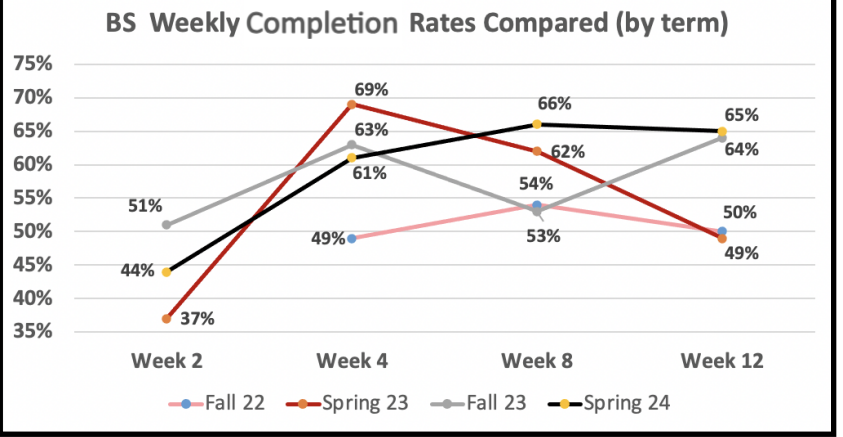

Business Pathway

	Fall 22	Spring 23	Fall 23	Spring 24
Week 2		37%	51%	44%
Week 4	49%	69%	63%	61%
Week 8	54%	62%	53%	66%
Week 12	50%	49%	64%	65%