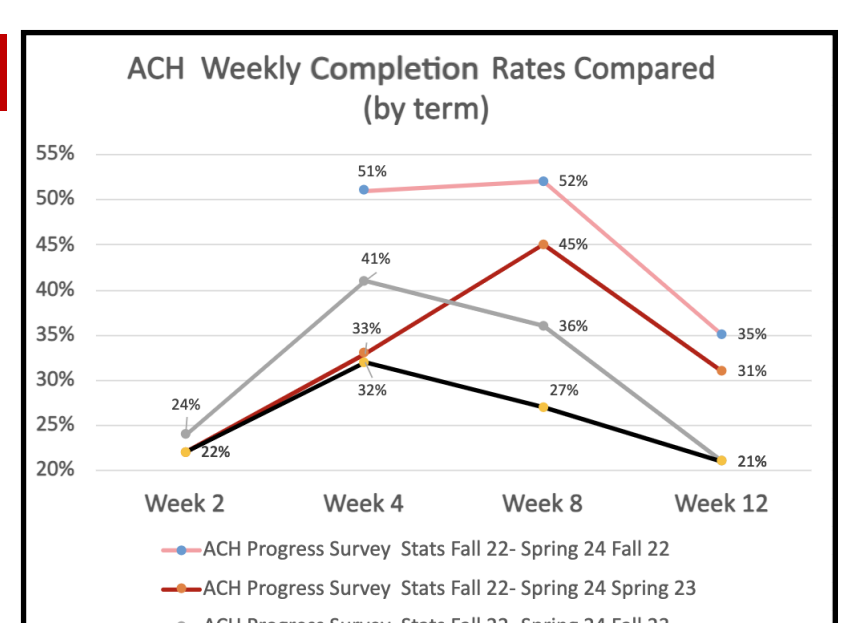

Arts, Communication, & Humanities

ACH Progress Survey Stats Fall 22- Spring 24				
	Fall 22	Spring 23	Fall 23	Spring 24
Week 2		22%	24%	22%
Week 4	51%	33%	41%	32%
Week 8	52%	45%	36%	27%
Week 12	35%	31%	21%	21%