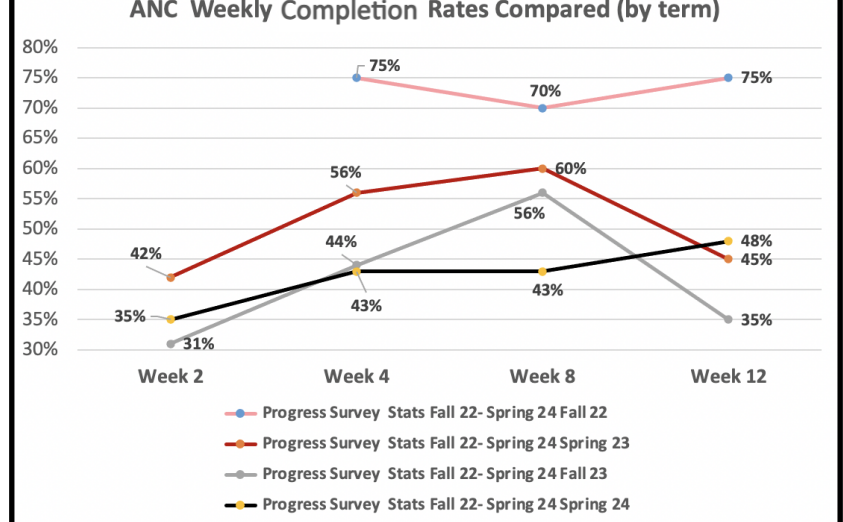

Ag, Nutrition, & Culinary Arts Pwy

Progress Survey Stats Fall 22- Spring 24				
	Fall 22	Spring 23	Fall 23	Spring 24
Week 2		42%	31%	35%
Week 4	75%	56%	44%	43%
Week 8	70%	60%	56%	43%
Week 12	75%	45%	35%	48%