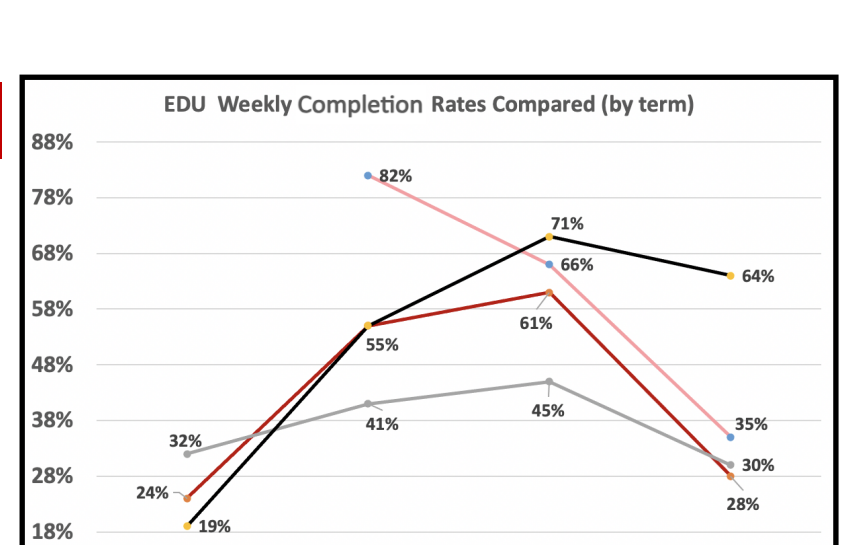

Education Pathway

	Fall 22	Spring 23	Fall 23	Spring 24
Week 2		24%	32%	19%
Week 4	82%	51%	41%	55%
Week 8	66%	61%	45%	71%
Week 12	35%	28%	30%	64%