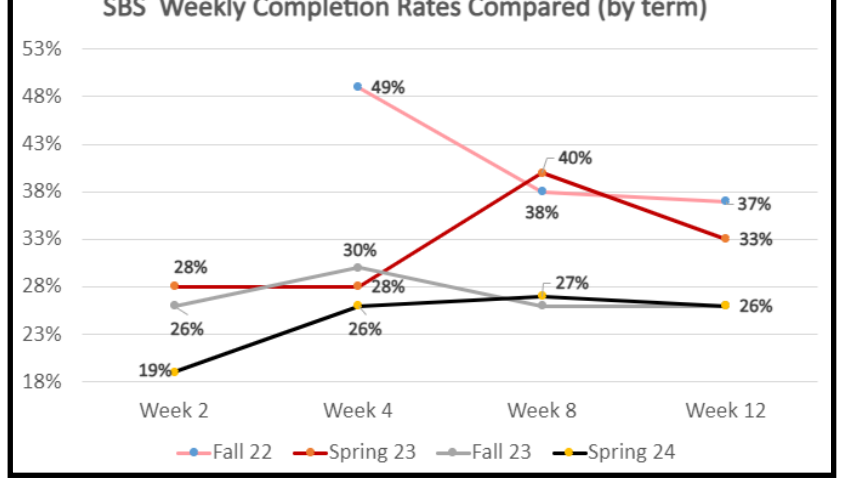

Social & Behavioral Training Pwy

	Fall 22	Spring 23	Fall 23	Spring 24
Week 2		28%	26%	19%
Week 4	49%	28%	30%	26%
Week 8	38%	40%	26%	27%
Week 12	37%	33%	26%	26%