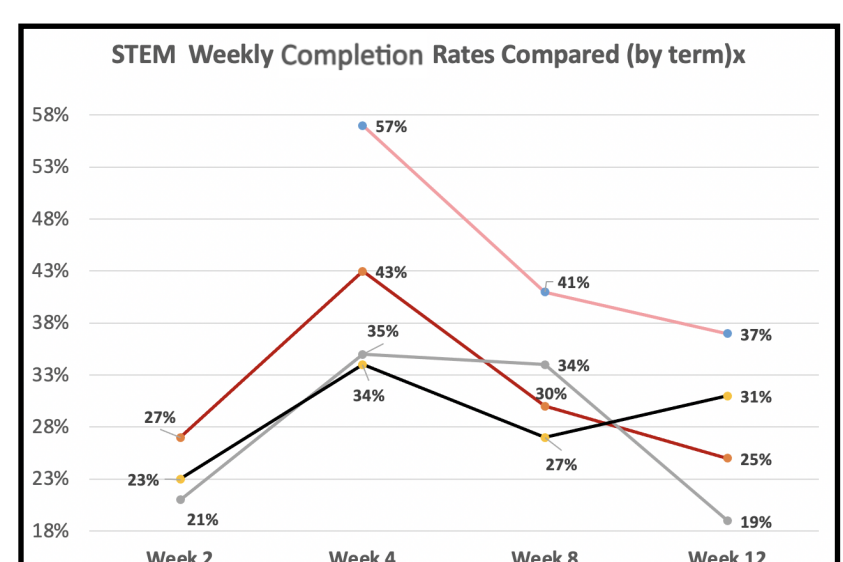

Overall Progress Survey Completion Progress

	Fall 22	Spring 23	Fall 23	Spring 24
Week 2		28%	27%	25%
Week 4	53%	42%	40%	37%
Week 8	50%	46%	39%	34%
Week 12	40%	35%	29%	34%

The Progress Survey process began as 3 Progress Surveys process that took place each term. It was deployed on week 4, 8, and 12. After faculty deliberation, which took place in the GPS meetings, it was decided to add a 4th progress survey. A "week 2" survey was added. After completing 4 terms of doing this process, and collecting 15 progress survey's worth of data; we can see if trends emerged.

Completion Rates by Pathway From Fall 22 to Spring 24

Below you will see data from each pathway, compared by term, starting with Fall 2022, and ending with Spring 2024.

● Fall 22 ● Spring 23 ● Fall 23 ● Spring 24

Social & Behavioral Training Pwy

	Fall 22	Spring 23	Fall 23	Spring 24
Week 2		28%	26%	19%
Week 4	49%	28%	30%	26%
Week 8	38%	40%	26%	27%
Week 12	37%	33%	26%	26%

Ag, Nutrition, & Culinary Arts Pwy

Progress Survey Stats Fall 22- Spring 24				
	Fall 22	Spring 23	Fall 23	Spring 24
Week 2		42%	31%	35%
Week 4	75%	56%	44%	43%
Week 8	70%	60%	56%	43%
Week 12	75%	45%	35%	48%

Health Sciences Pathway

	Fall 22	Spring 23	Fall 23	Spring 24
Week 2		29%	24%	26%
Week 4	49%	51%	32%	34%
Week 8	42%	39%	31%	28%
Week 12	42%	34%	21%	21%

STEM Pathway

	Fall 22	Spring 23	Fall 23	Spring 24
Week 2		27%	21%	23%
Week 4	57%	43%	35%	34%
Week 8	41%	30%	34%	27%
Week 12	37%	25%	19%	31%