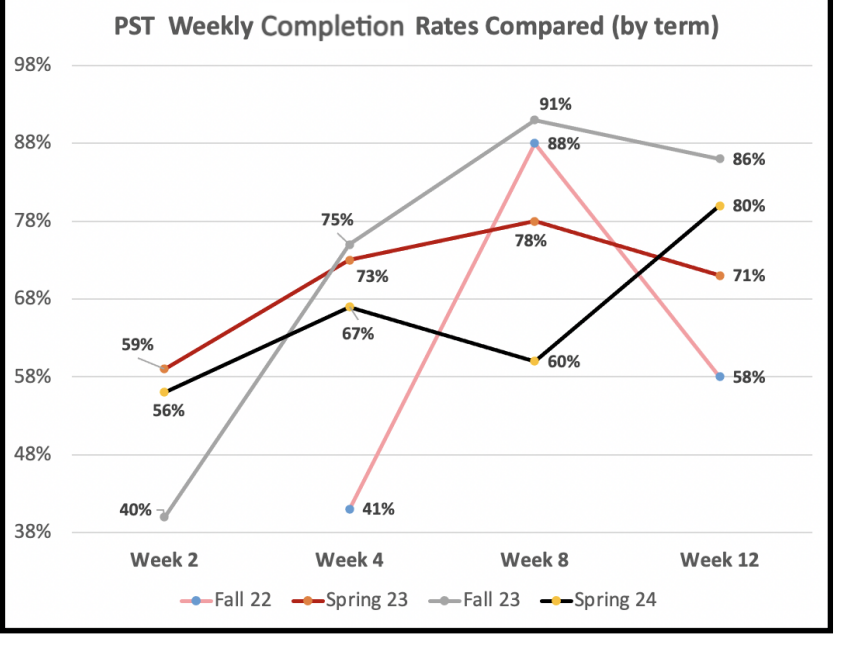

Public Safety Training Pathway

	Fall 22	Spring 23	Fall 23	Spring 24
Week 2		59%	40%	56%
Week 4	41%	73%	75%	67%
Week 8	88%	78%	91%	60%
Week 12	58%	71%	86%	80%