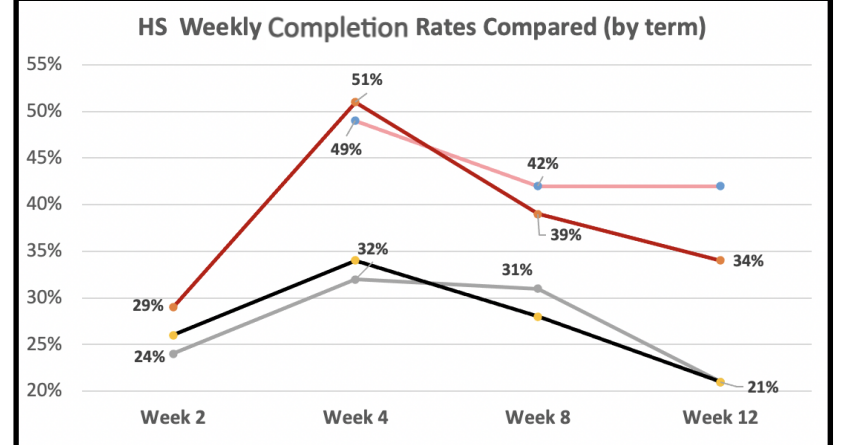

Overall Progress Survey Completion Progress

	Fall 22	Spring 23	Fall 23	Spring 24
Week 2		28%	27%	25%
Week 4	53%	42%	40%	37%
Week 8	50%	46%	39%	34%
Week 12	40%	35%	29%	34%

The Progress Survey process began as 3 Progress Surveys process that took place each term. It was deployed on week 4, 8, and 12. After faculty deliberation, which took place in the GPS meetings, it was decided to add a 4th progress survey. A "week 2" survey was added. After completing 4 terms of doing this process, and collecting 15 progress survey's worth of data; we can see if trends emerged.

Completion Rates by Pathway From Fall 22 to Spring 24

Below you will see data from each pathway, compared by term, starting with Fall 2022, and ending with Spring 2024.

● Fall 22 ● Spring 23 ● Fall 23 ● Spring 24

Social & Behavioral Training Pwy

	Fall 22	Spring 23	Fall 23	Spring 24
Week 2		28%	26%	19%
Week 4	49%	28%	30%	26%
Week 8	38%	40%	26%	27%
Week 12	37%	33%	26%	26%

Ag, Nutrition, & Culinary Arts Pwy

Progress Survey Stats Fall 22- Spring 24				
	Fall 22	Spring 23	Fall 23	Spring 24
Week 2		42%	31%	35%
Week 4	75%	56%	44%	43%
Week 8	70%	60%	56%	43%
Week 12	75%	45%	35%	48%

Health Sciences Pathway

	Fall 22	Spring 23	Fall 23	Spring 24
Week 2		29%	24%	26%
Week 4	49%	51%	32%	34%
Week 8	42%	39%	31%	28%
Week 12	42%	34%	21%	21%

STEM Pathway

	Fall 22	Spring 23	Fall 23	Spring 24
Week 2		27%	21%	23%
Week 4	57%	43%	35%	34%
Week 8	41%	30%	34%	27%
Week 12	37%	25%	19%	31%