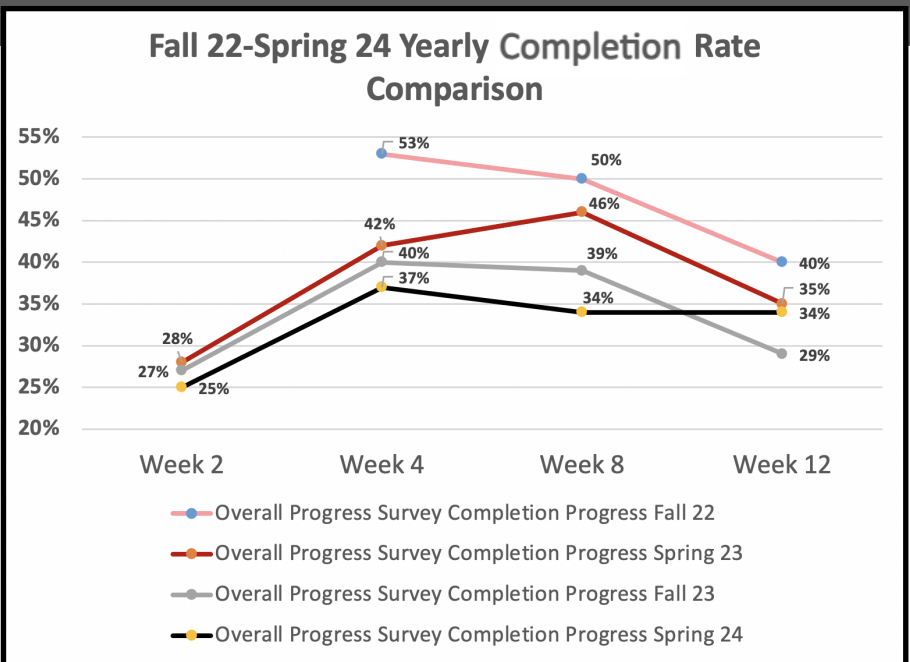

Overall Completion Rates Compared Week by Week (per term)

This display of data shows how completion rates progressed throughout the term.

With week 2's progress survey being the only one that is open for one week, compared to the others that are open for two weeks, there is a notable difference in participation. The timing of the term could also be a factor contributing to completion rates.

Overall Progress Survey Completion Progress

	Fall 22	Spring 23	Fall 23	Spring 24
Week 2		28%	27%	25%
Week 4	53%	42%	40%	37%
Week 8	50%	46%	39%	34%
Week 12	40%	35%	29%	34%

The Progress Survey process began as 3 Progress Surveys process that took place each term. It was deployed on week 4, 8, and 12. After faculty deliberation, which took place in the GPS meetings, it was decided to add a 4th progress survey. A "week 2" survey was added. After completing 4 terms of doing this process, and collecting 15 progress survey's worth of data; we can see if trends emerged.

Completion Rates by Pathway From Fall 22 to Spring 24

Below you will see data from each pathway, compared by term, starting with Fall 2022, and ending with Spring 2024.

● Fall 22 ● Spring 23 ● Fall 23 ● Spring 24