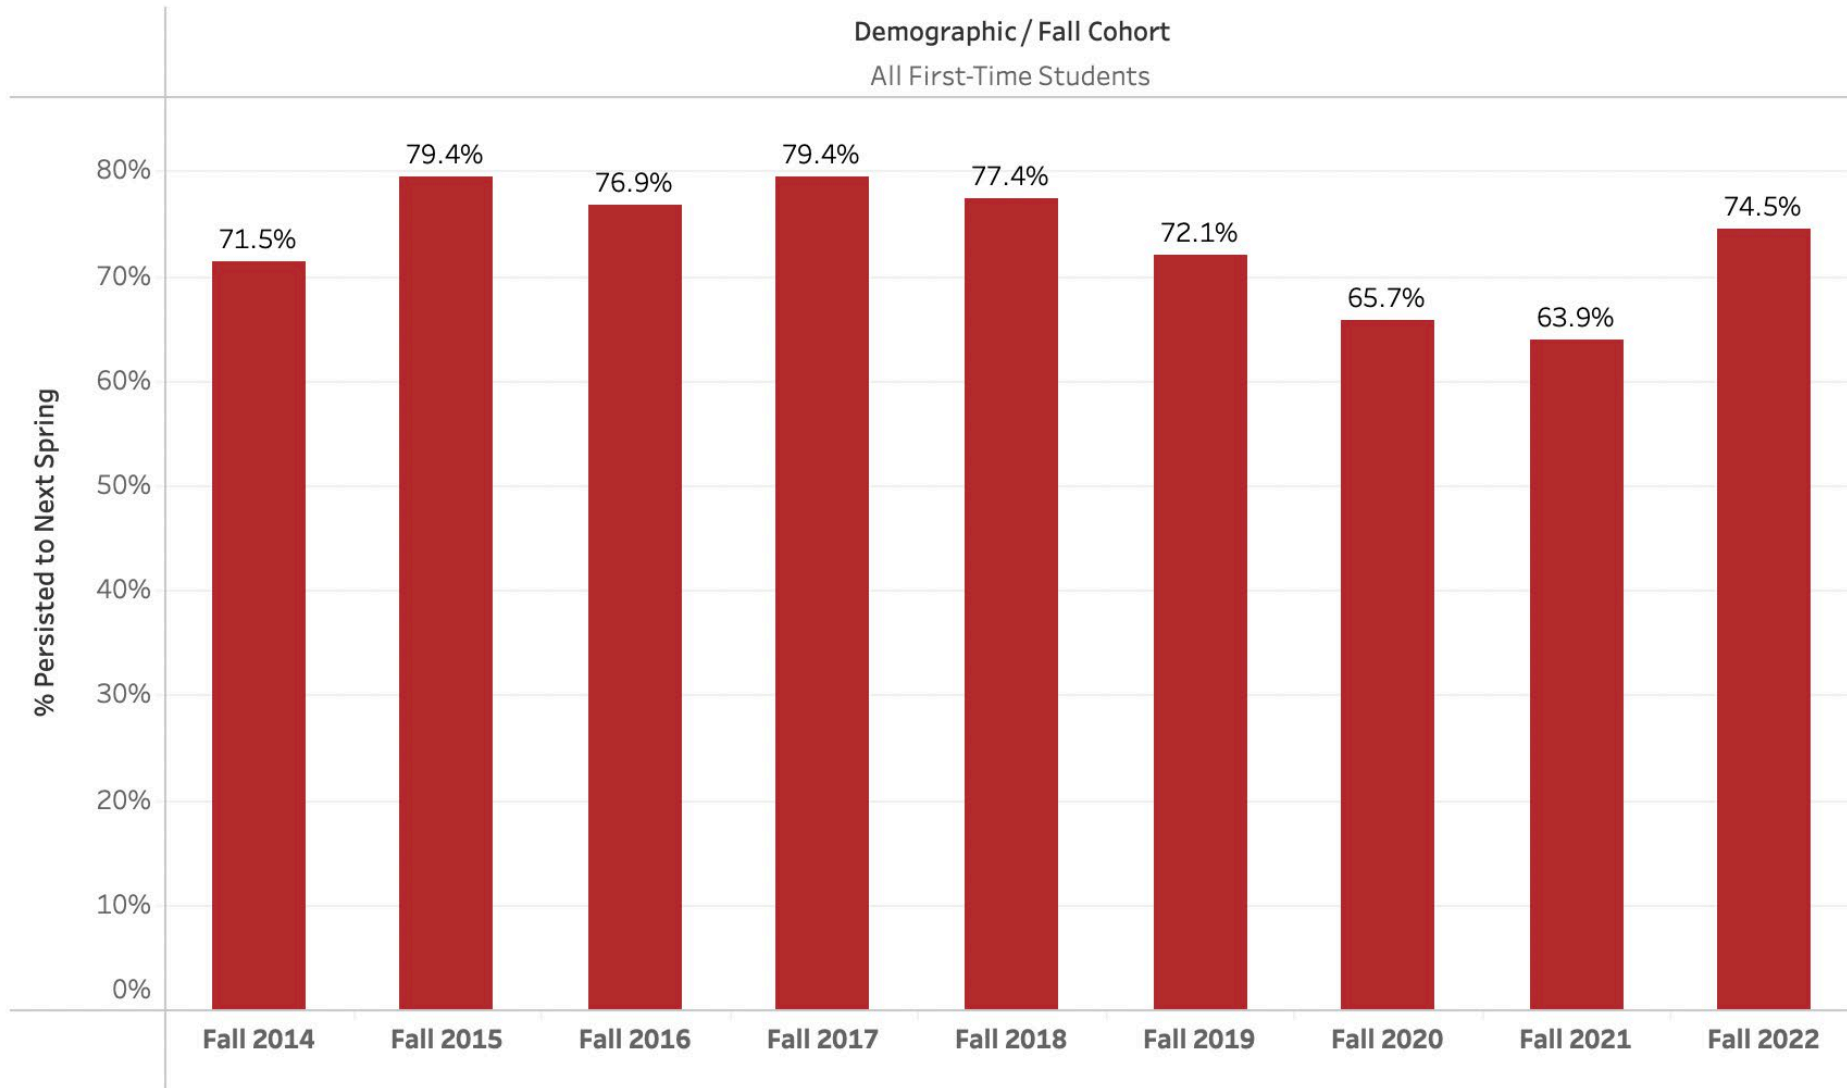

Fall to Spring Persistence by: All First-Time Students