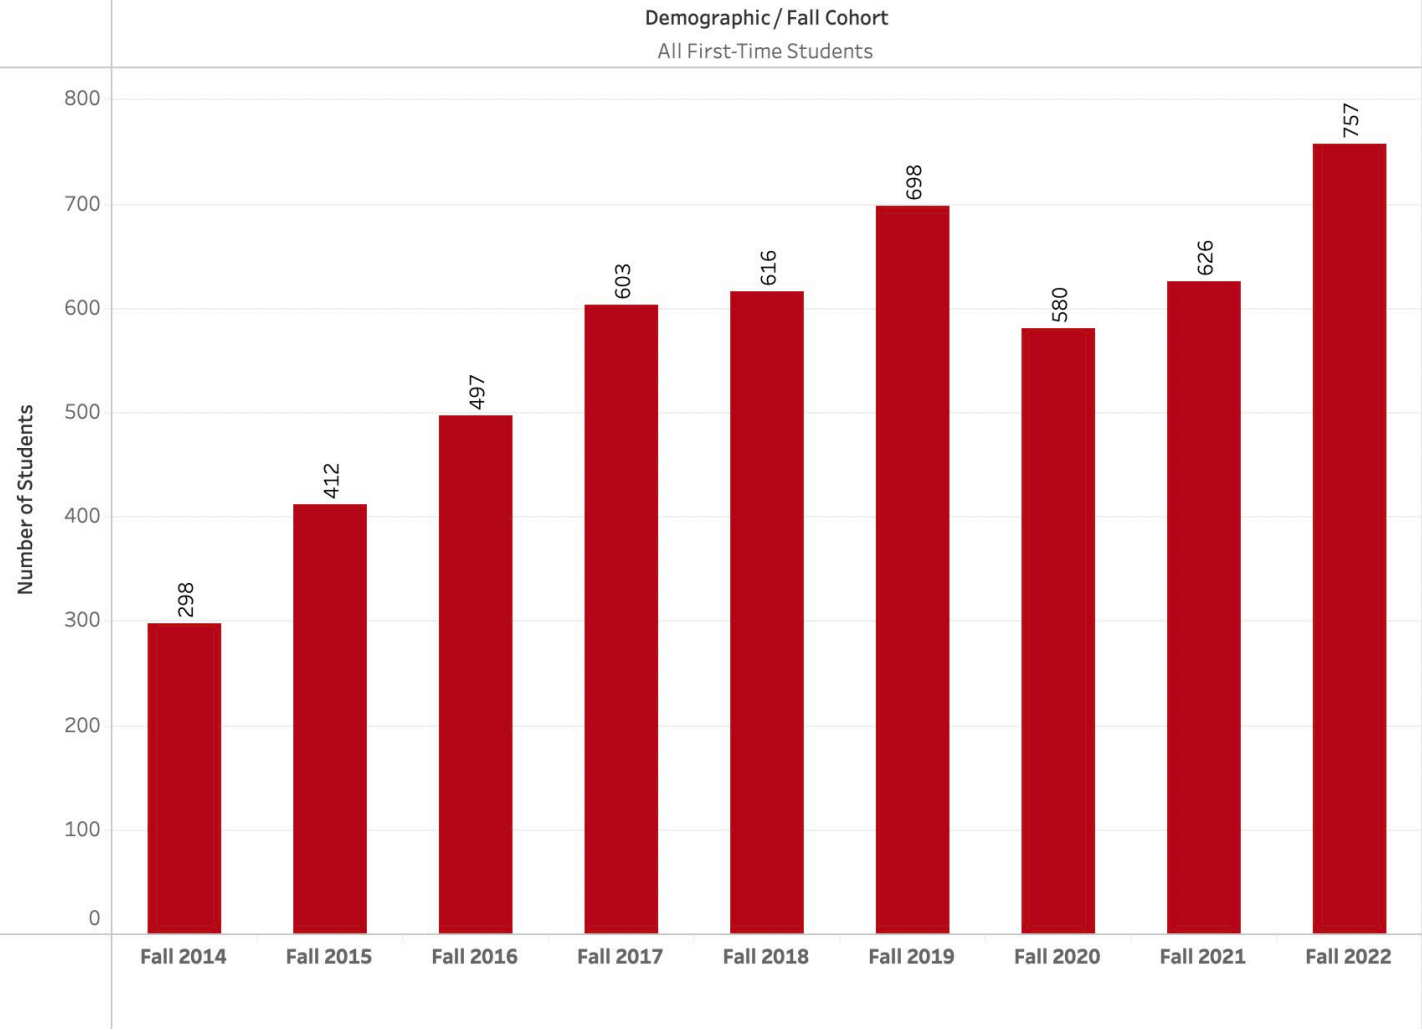

Social and Behavioral Sciences Pathway

Bakersfield College
College Council Presentation

Seven Areas

- Anthropology: AAT
- History: AAT, Cesar E. Chavez Leadership Certificate of Completion
- Human Services: AAT, Human Service Job Skills Certificate
- Political Science: AAT
- Pre-law: ???
- Psychology: AAT
- Social Justice: AAT
- Sociology: AAT
- Coming Soon: ???

First-Time Student Headcount by All First-Time Students

First-Time Students Completing Transfer-Level English and Math by First Year:
(Includes enrollments as a Special admit and Postsecondary enrollments)
All First-Time Students

First-Time Students Completing Golden Four by First Year:
(Includes enrollments as a Special admit and Postsecondary enrollments)
All First-Time Students

All First-Time Students:
First-Time Students Attempting 15+ Units in Their First Term
(Postsecondary enrollments only)