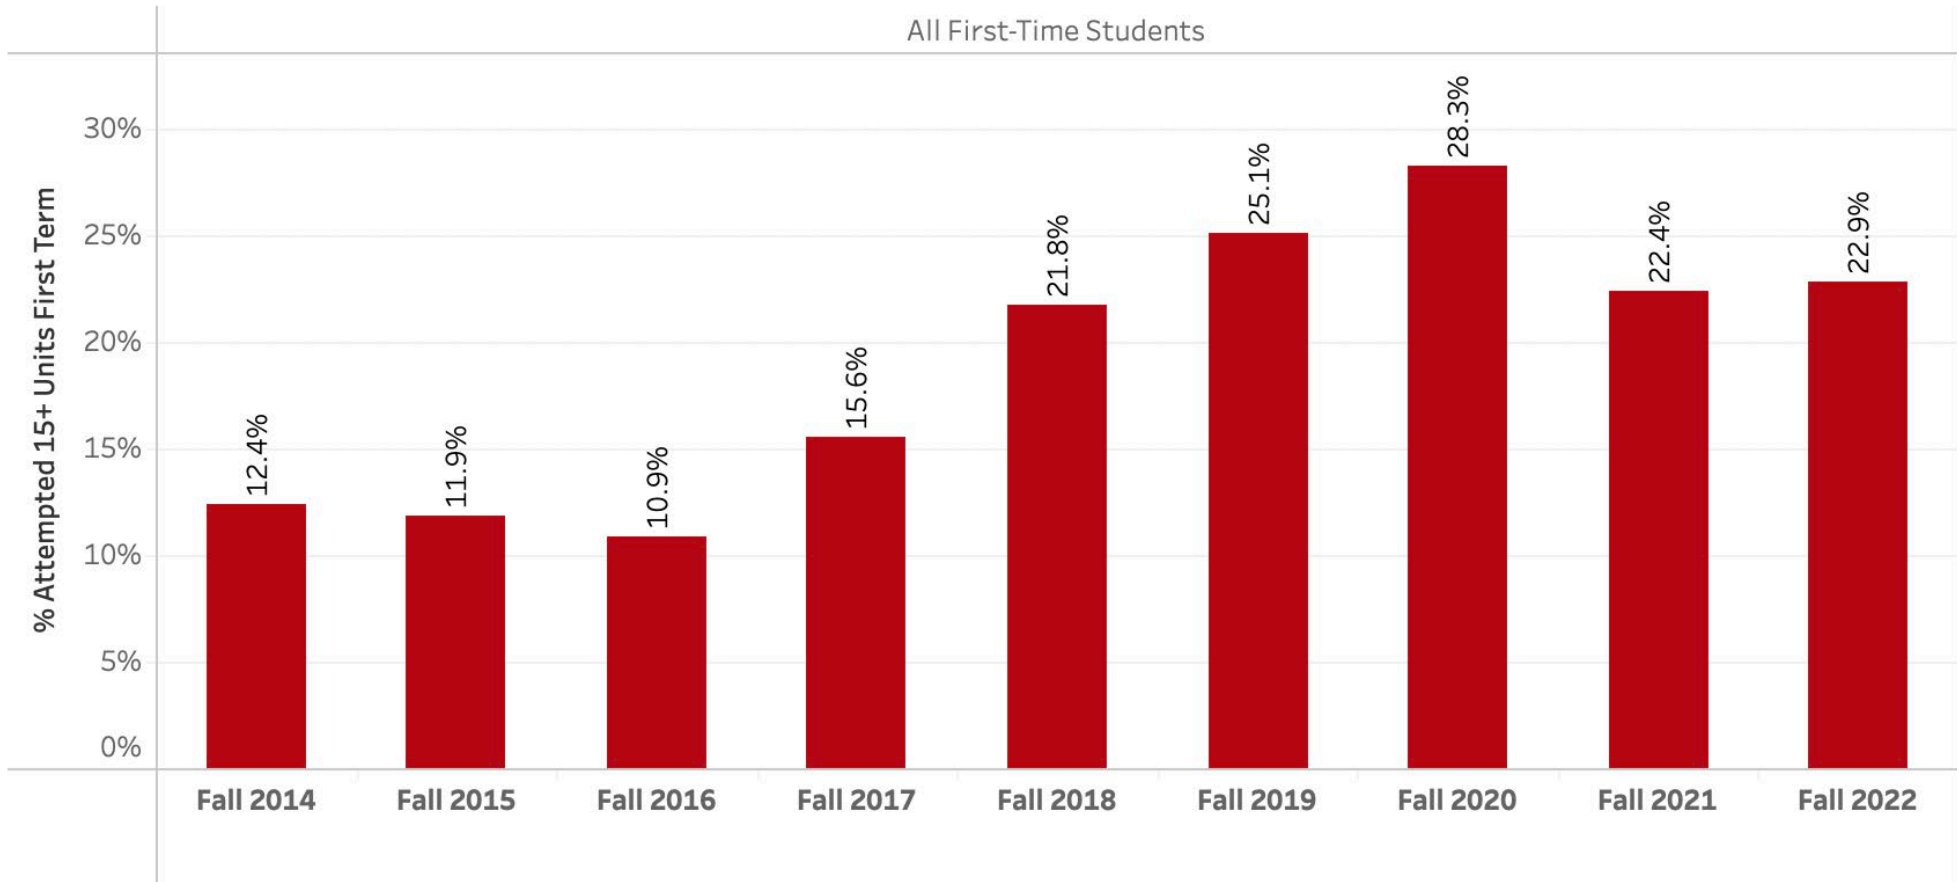

First-Time Student Headcount by All First-Time Students

First-Time Students Completing Transfer-Level English and Math by First Year:
(Includes enrollments as a Special admit and Postsecondary enrollments)
All First-Time Students

First-Time Students Completing Golden Four by First Year:
(Includes enrollments as a Special admit and Postsecondary enrollments)
All First-Time Students

All First-Time Students:
First-Time Students Attempting 15+ Units in Their First Term
(Postsecondary enrollments only)