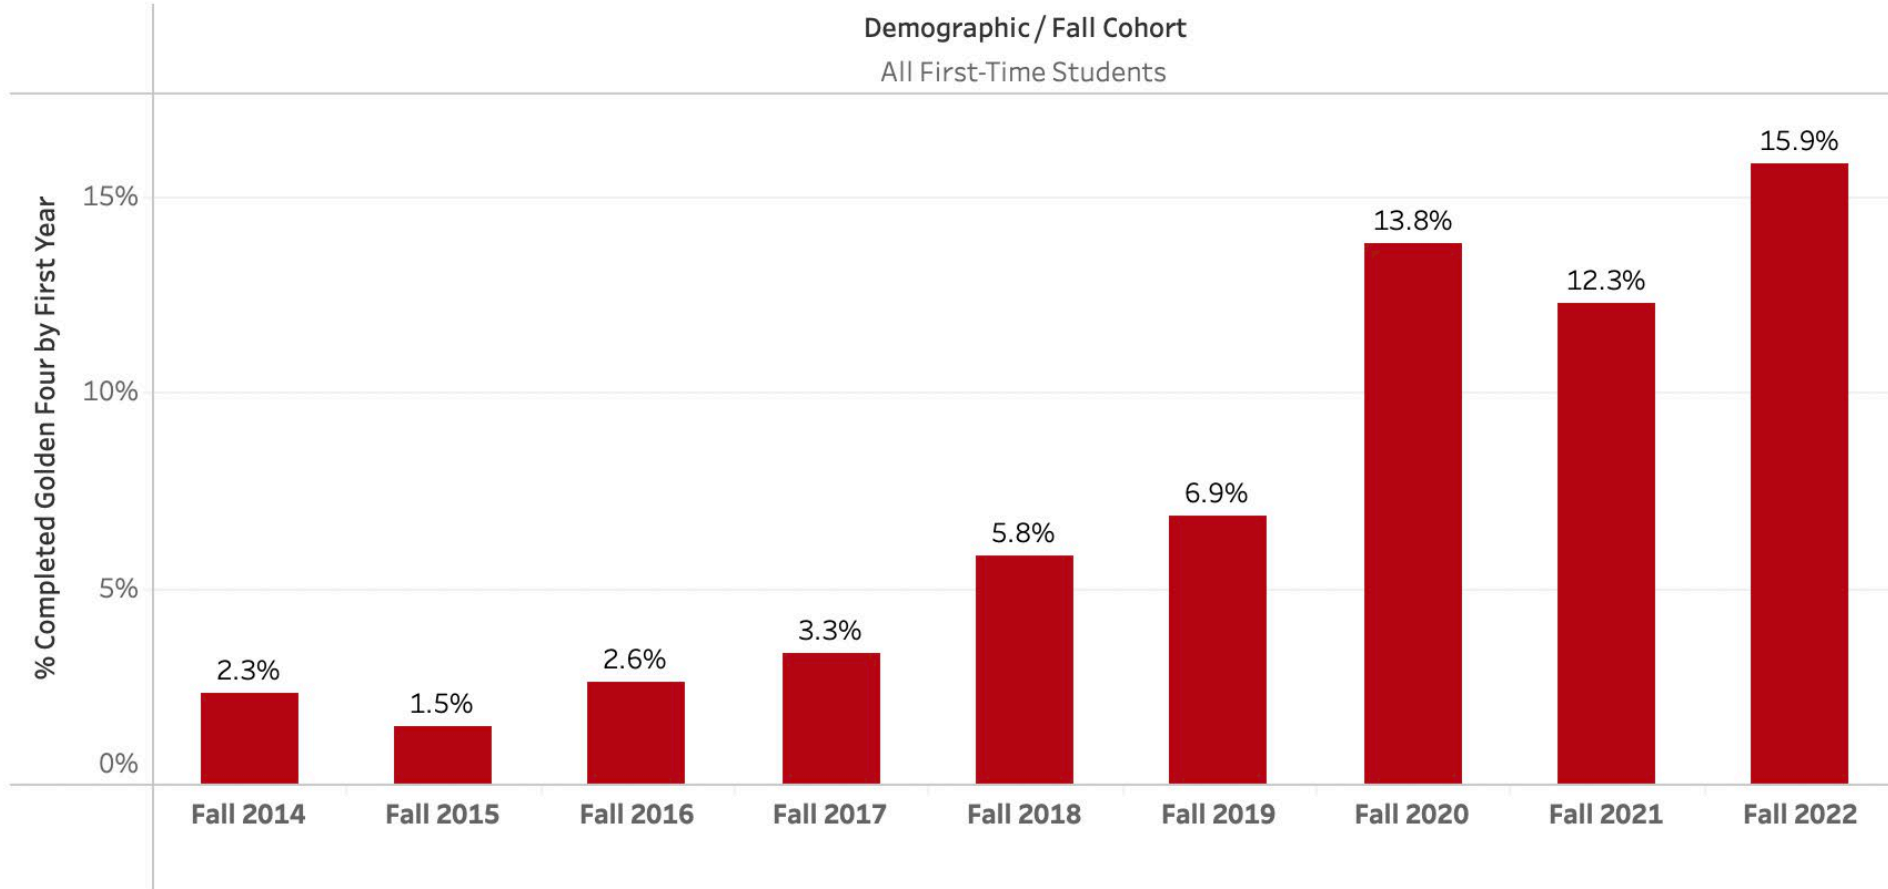

First-Time Students Completing Golden Four by First Year:
(Includes enrollments as a Special admit and Postsecondary enrollments)
All First-Time Students