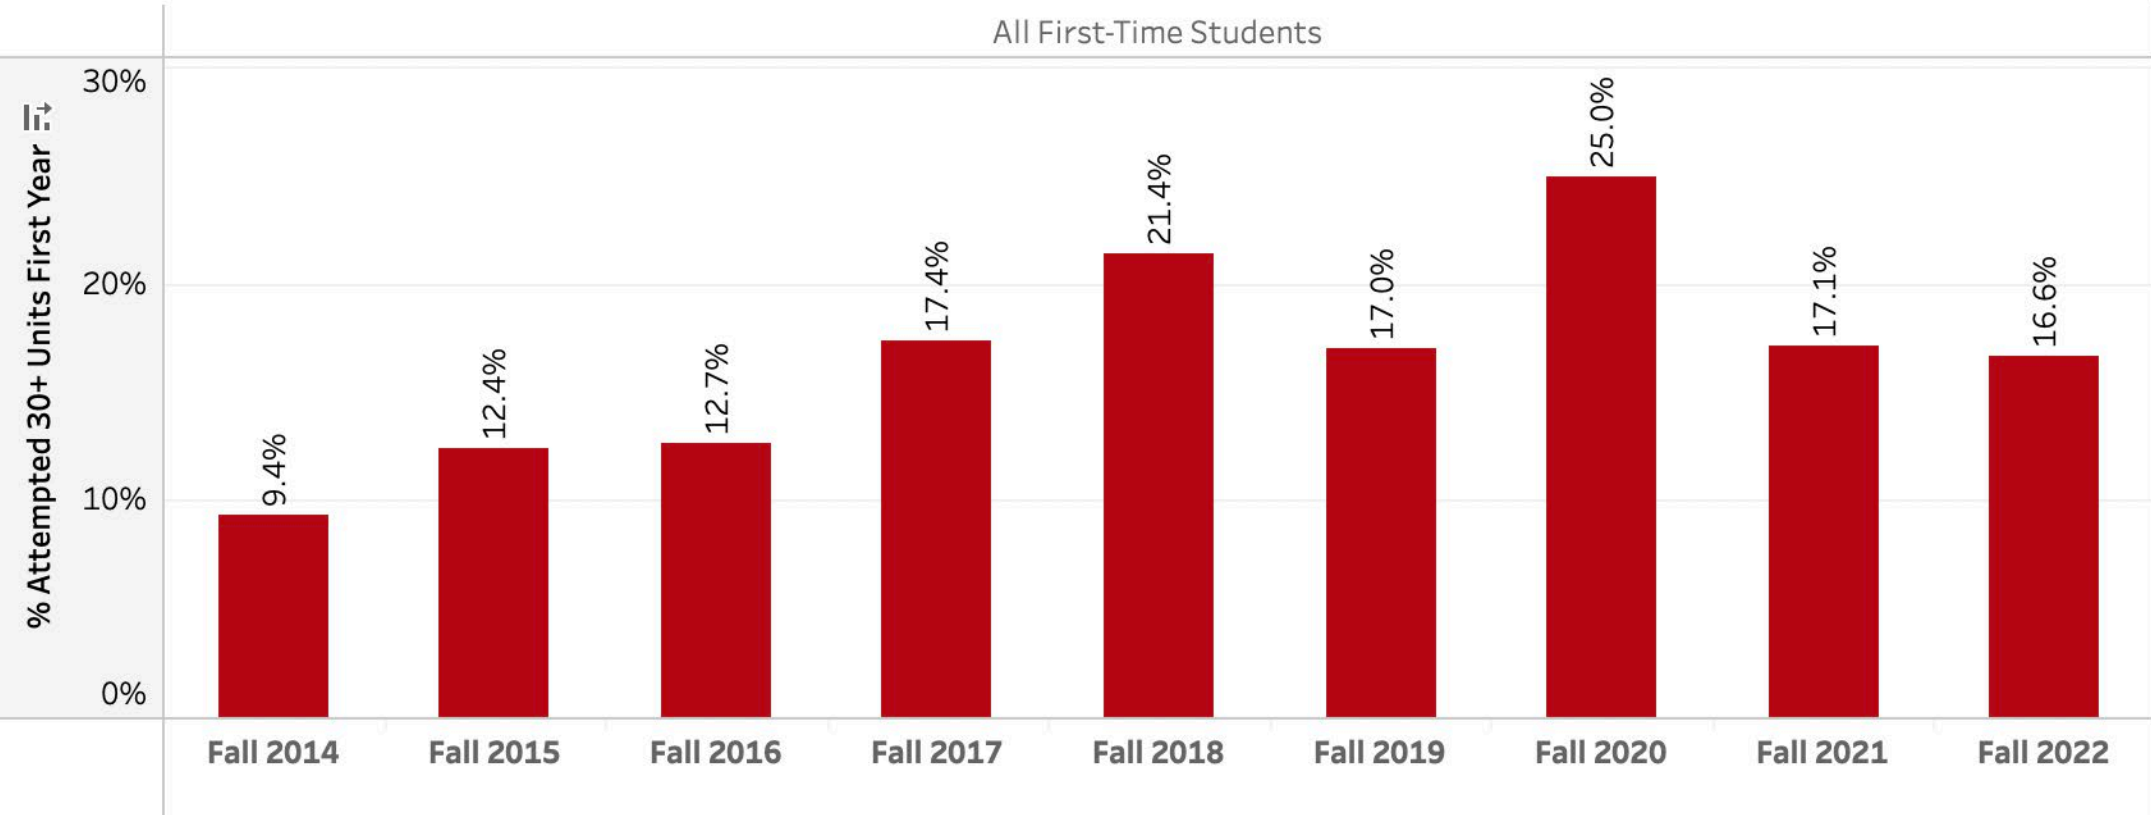

First-Time Students Attempting 30+ Units in Their First Year (Postsecondary enrollments only)