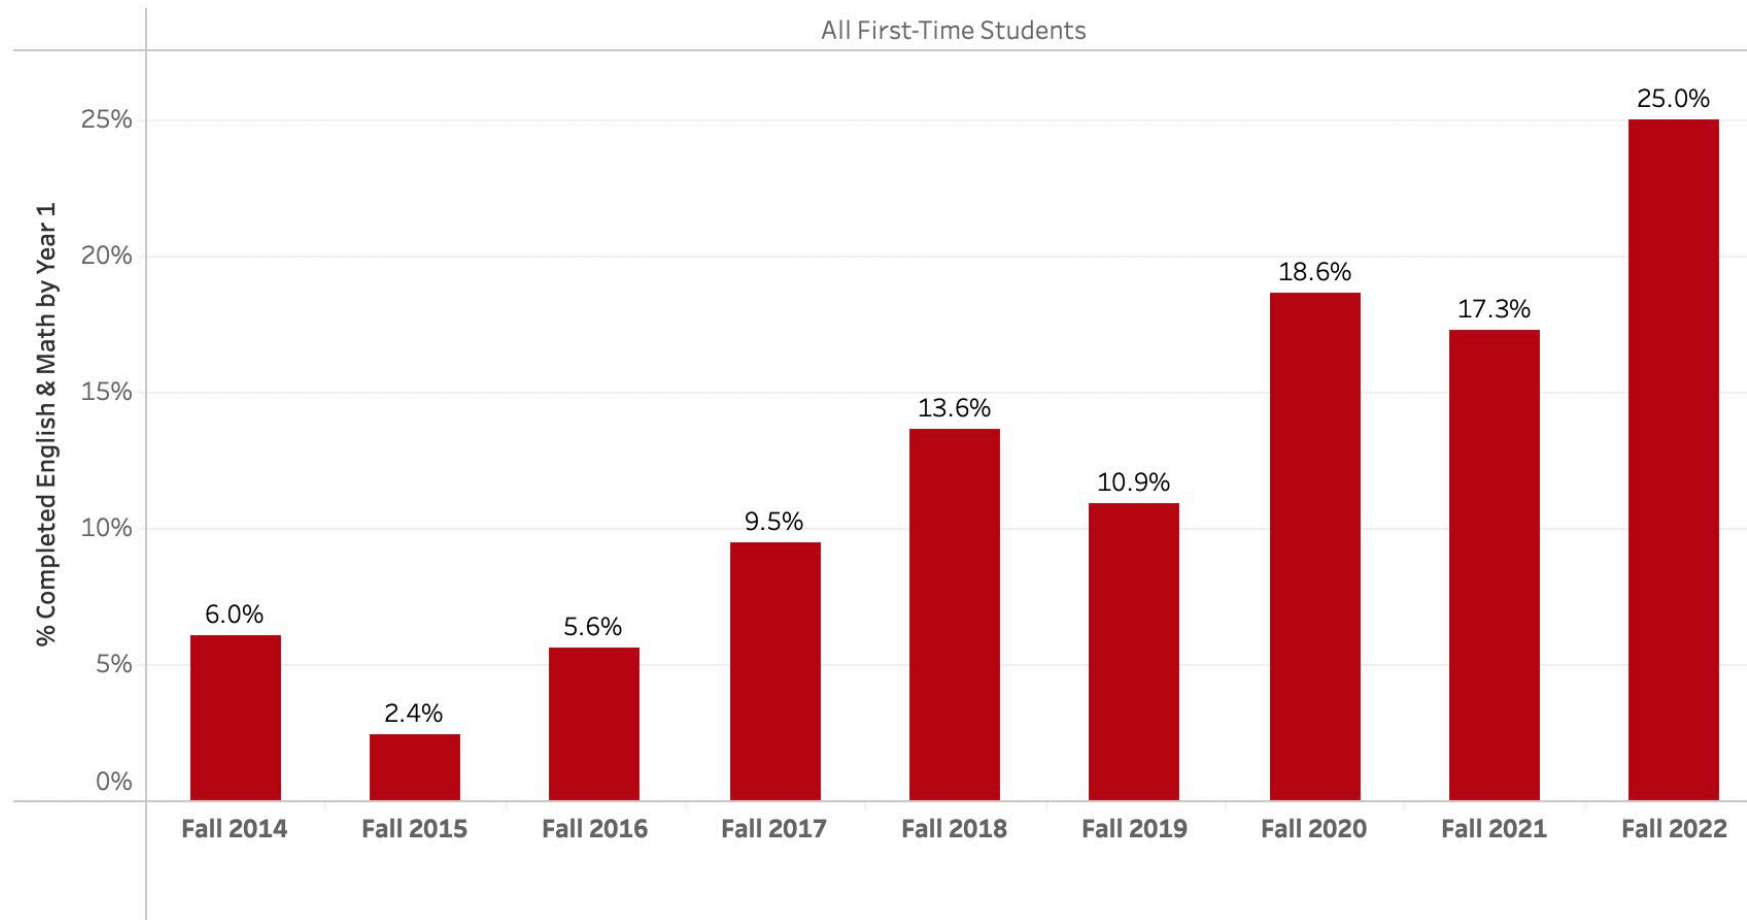

First-Time Students Completing Transfer-Level English and Math by First Year:
(Includes enrollments as a Special admit and Postsecondary enrollments)
All First-Time Students