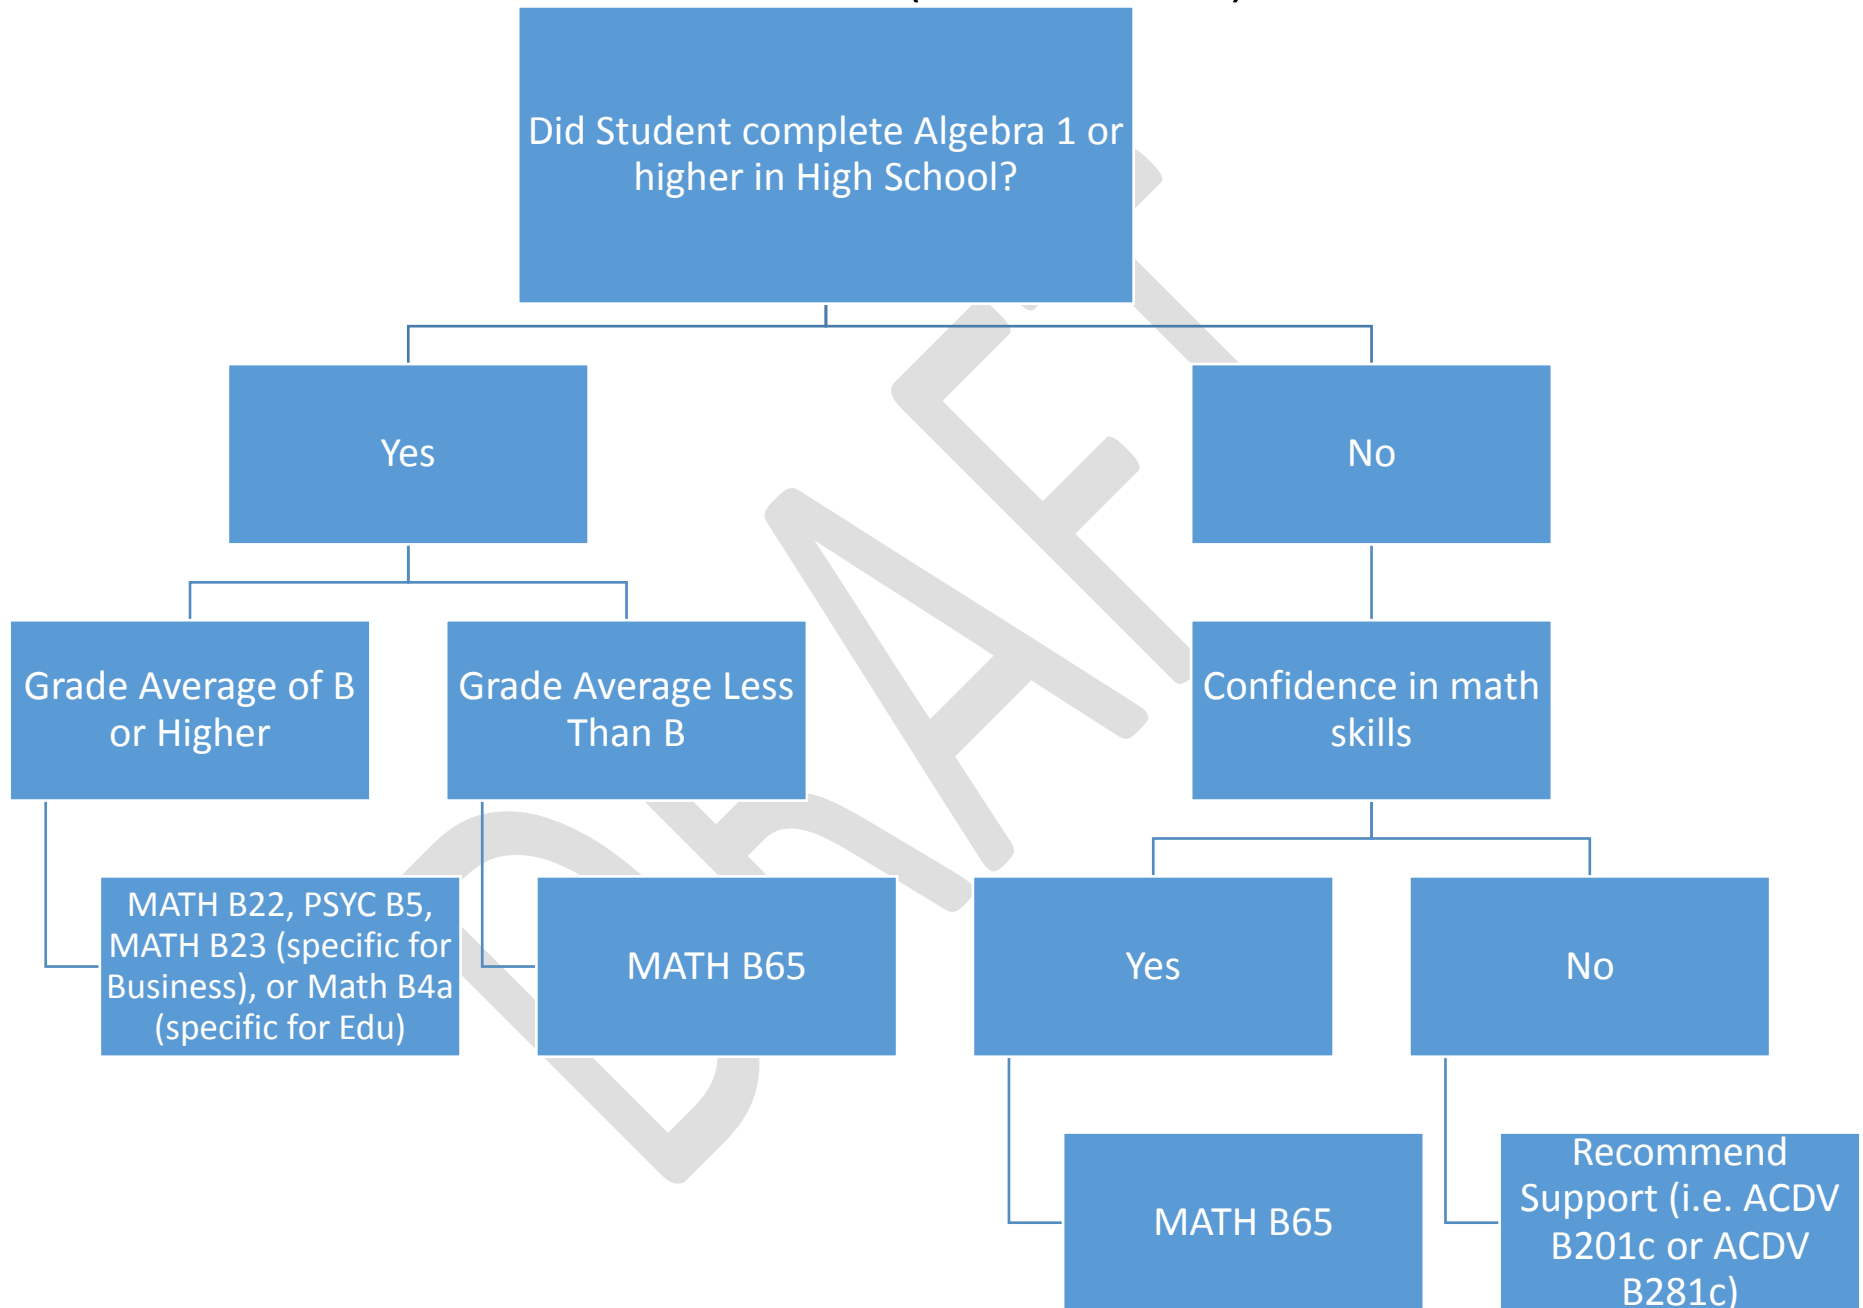

Guided Self-Placement Math (Non-STEM) Recommendations

Note: If student is seeking local degree only TECH MATH B52 is an option - 11/27/2018 GC