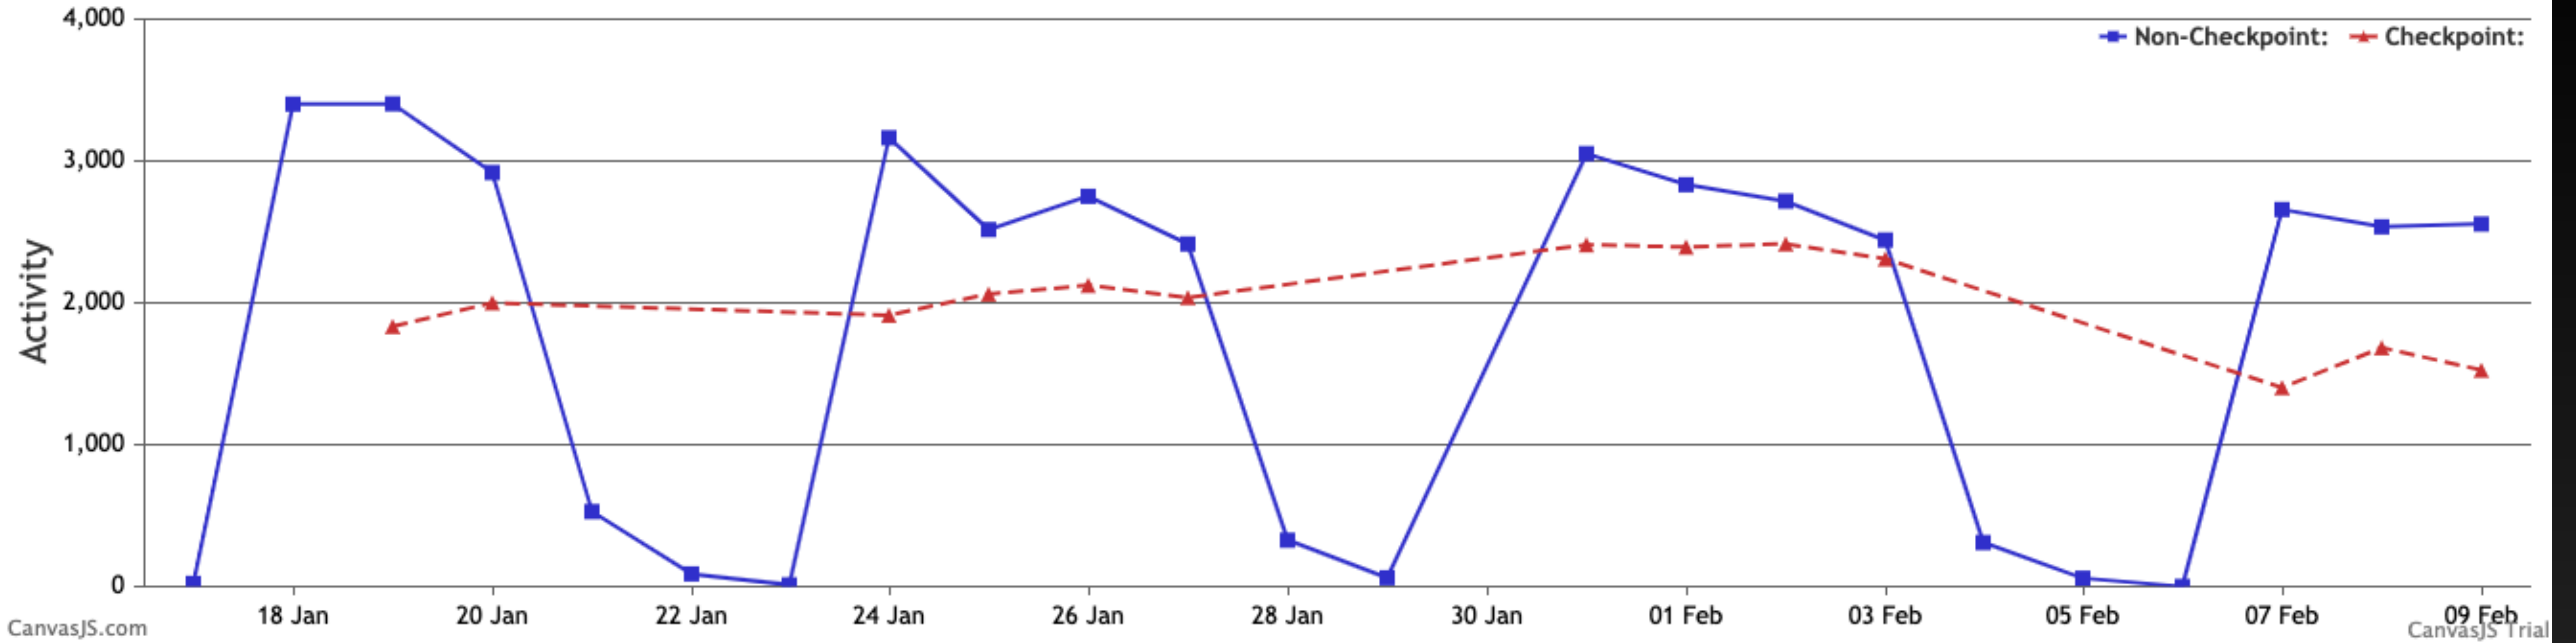

QR Data - How We're Doing...

College Council - 2/11/22

Bill Moseley

ReadyEd Activity

Checkpoint vs Non-Checkpoint QR Activity

Average QR Activity Per Person, Per Day

Daily Scans Per Person