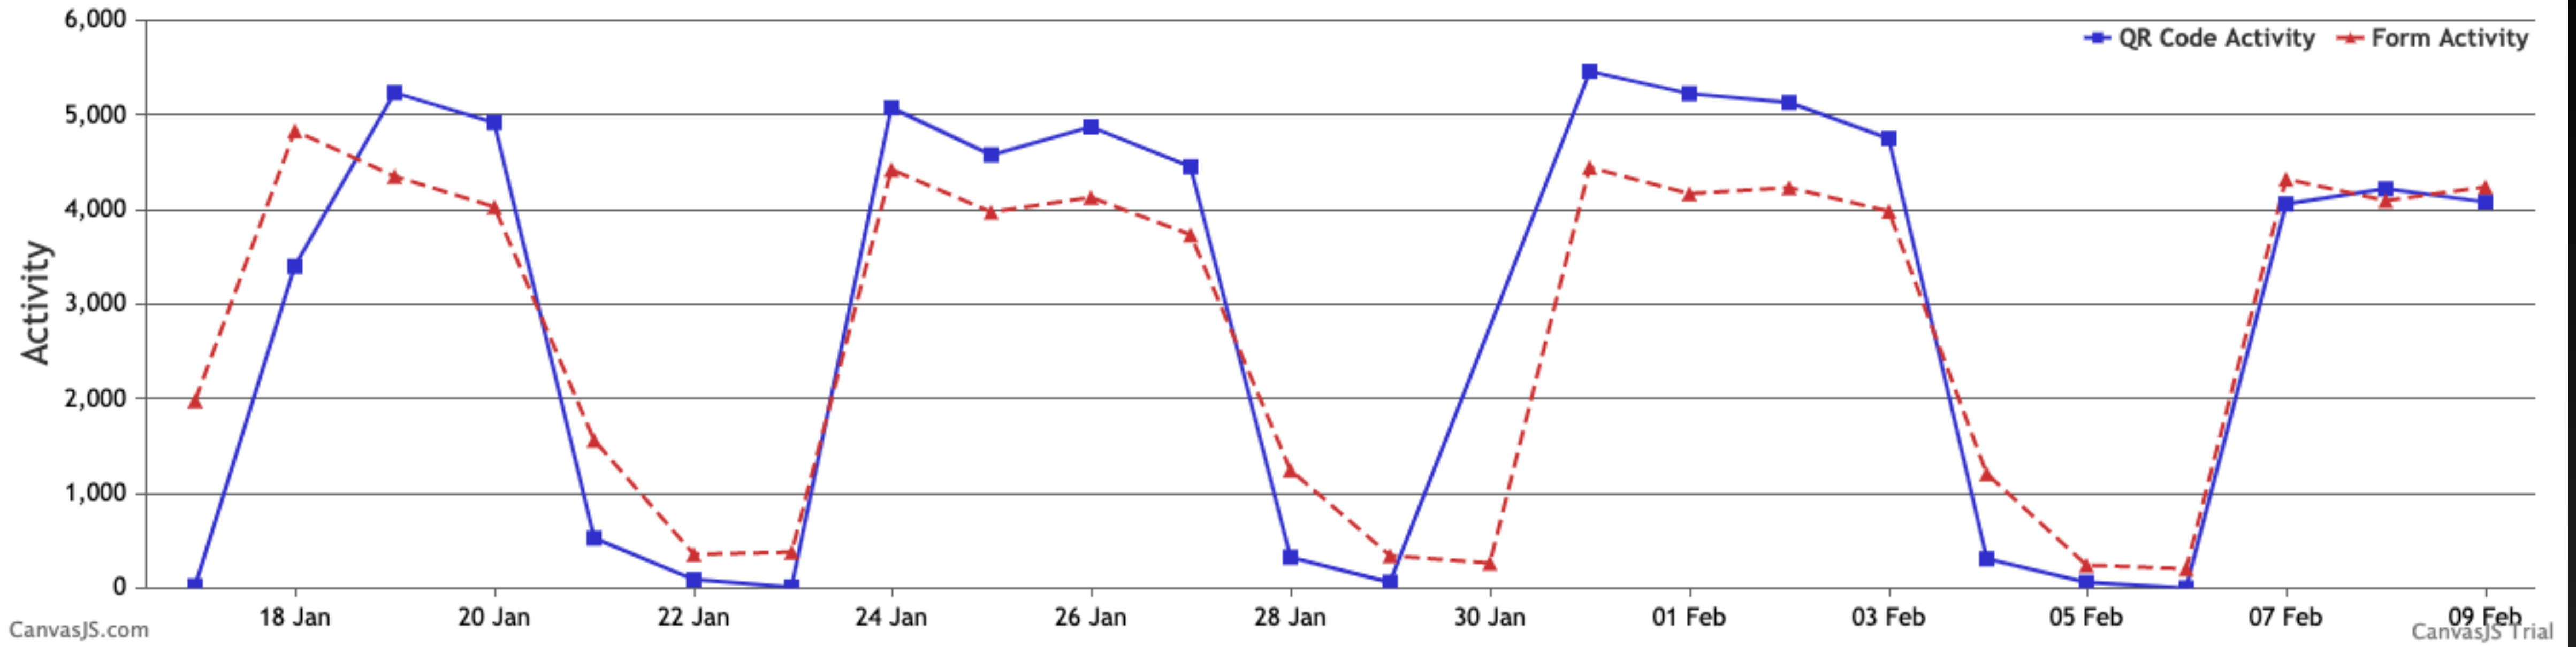

QR Data - How We're Doing...

College Council - 2/11/22

Bill Moseley

ReadyEd Activity

Checkpoint vs Non-Checkpoint QR Activity

Average QR Activity Per Person, Per Day

Daily Scans Per Person