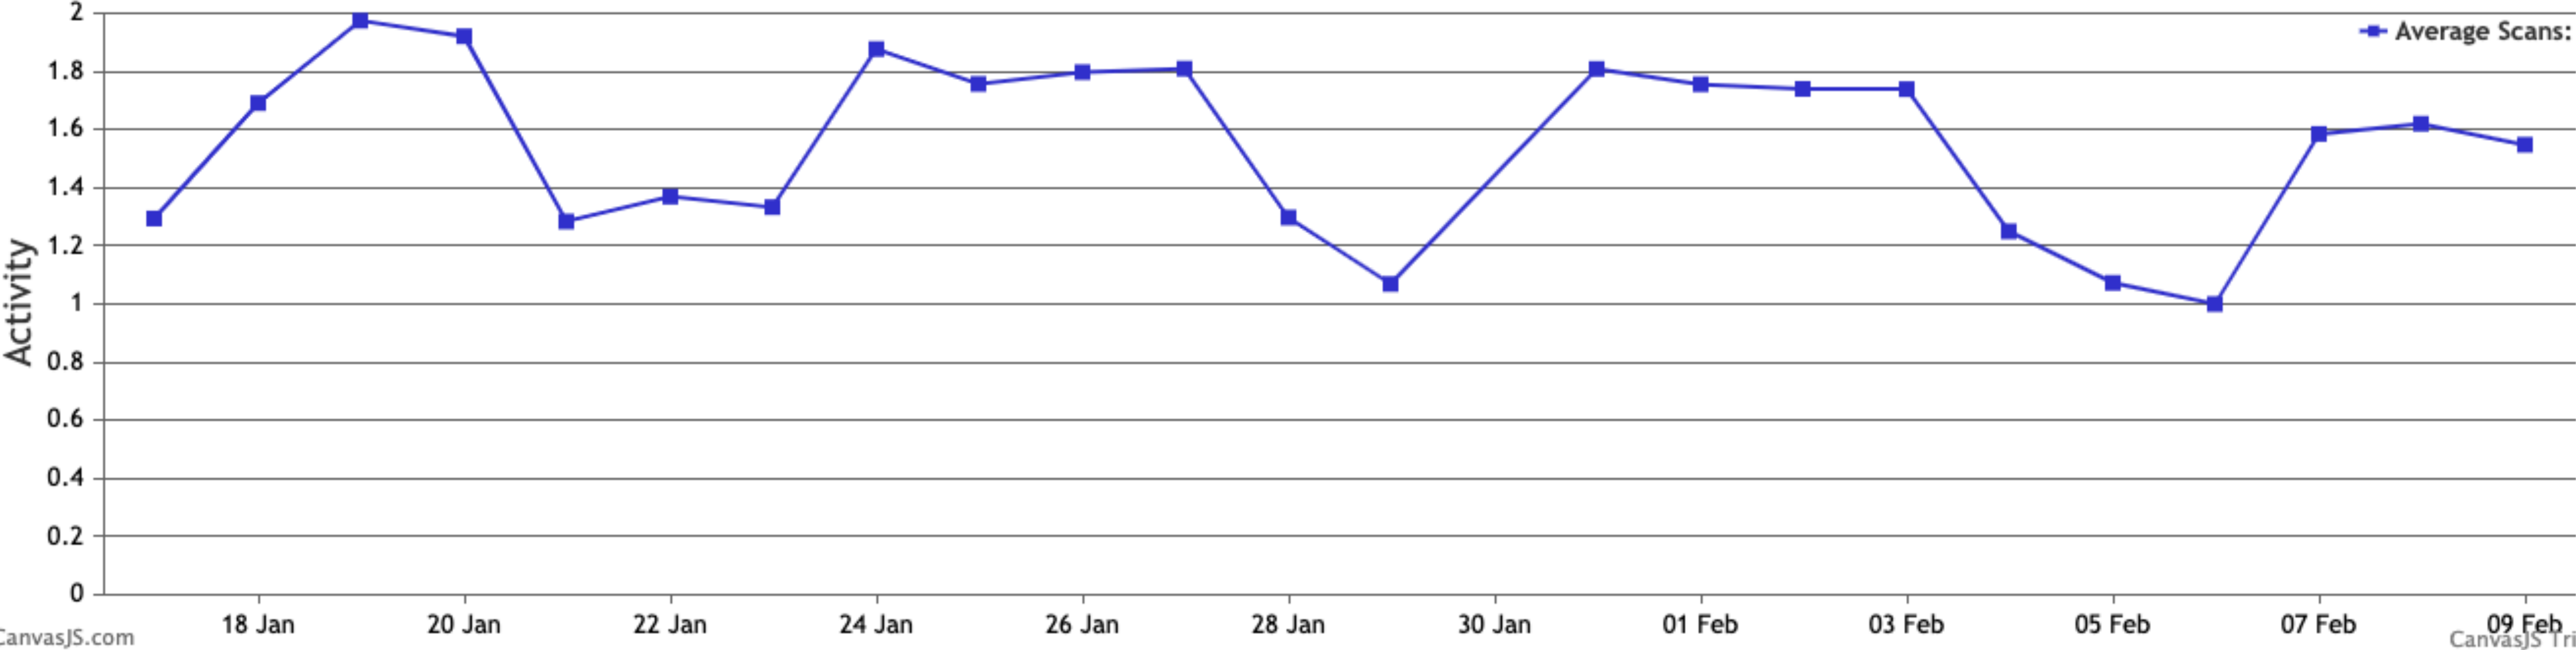

QR Data - How We're Doing...

College Council - 2/11/22

Bill Moseley

ReadyEd Activity

Checkpoint vs Non-Checkpoint QR Activity

Average QR Activity Per Person, Per Day

Daily Scans Per Person