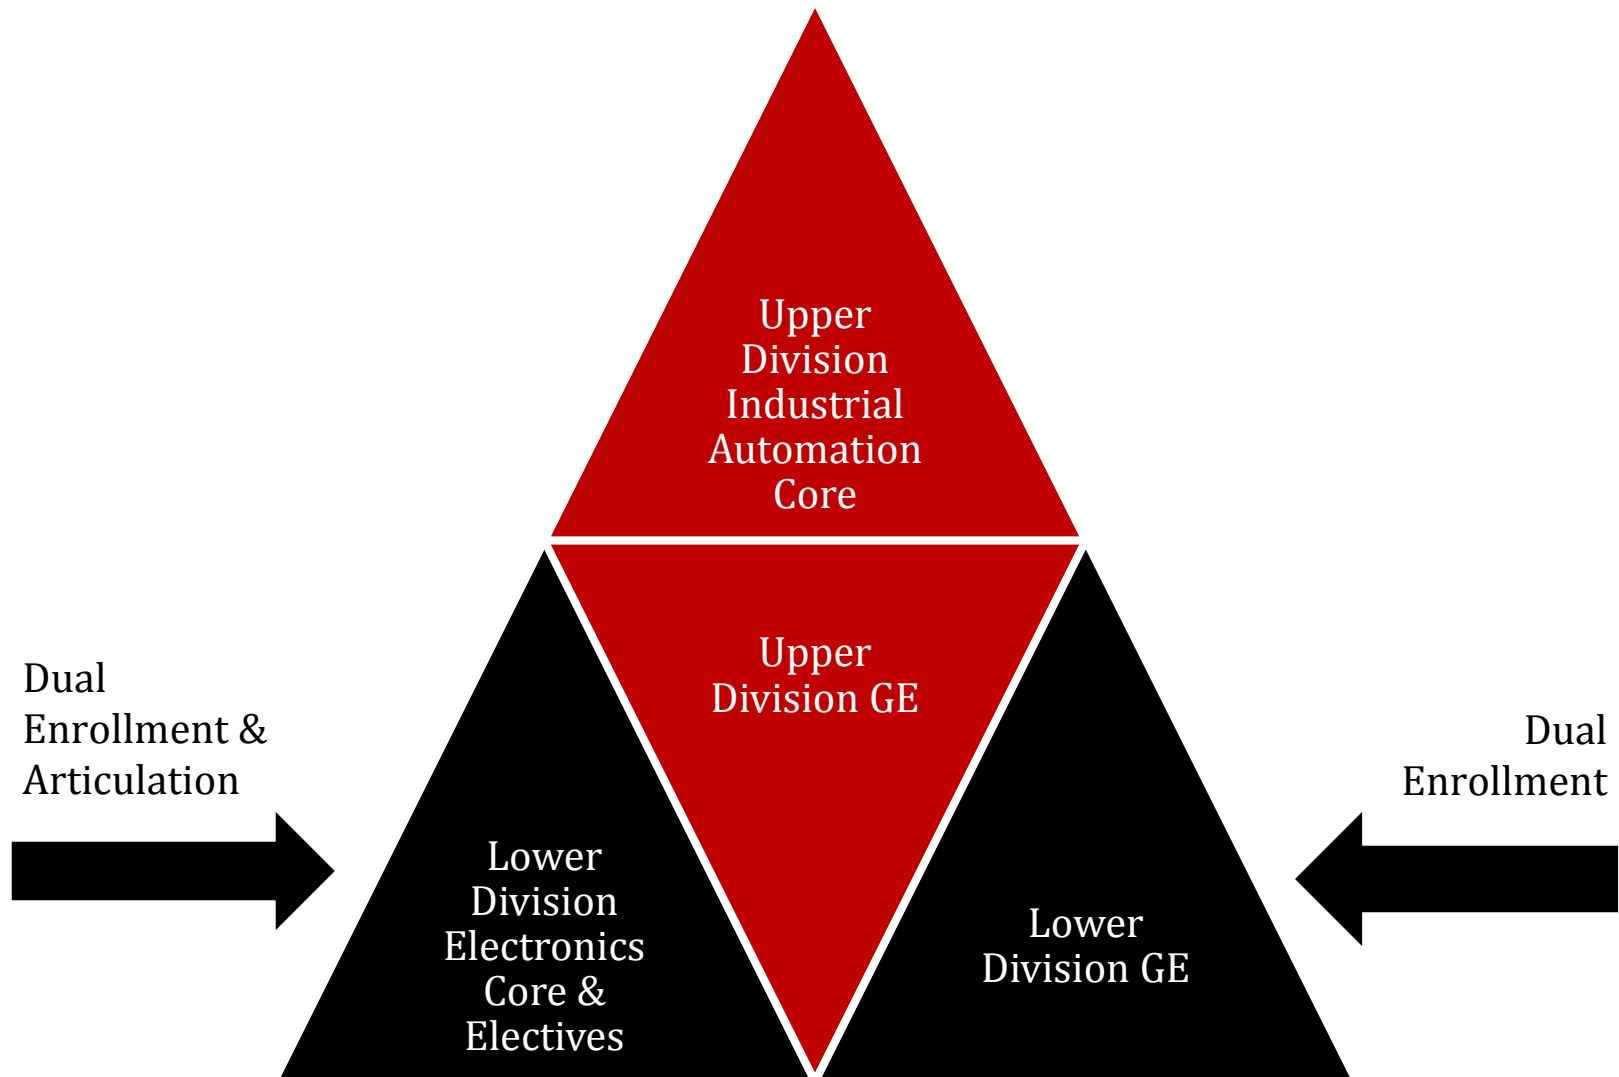

CURRICULAR PATHWAY