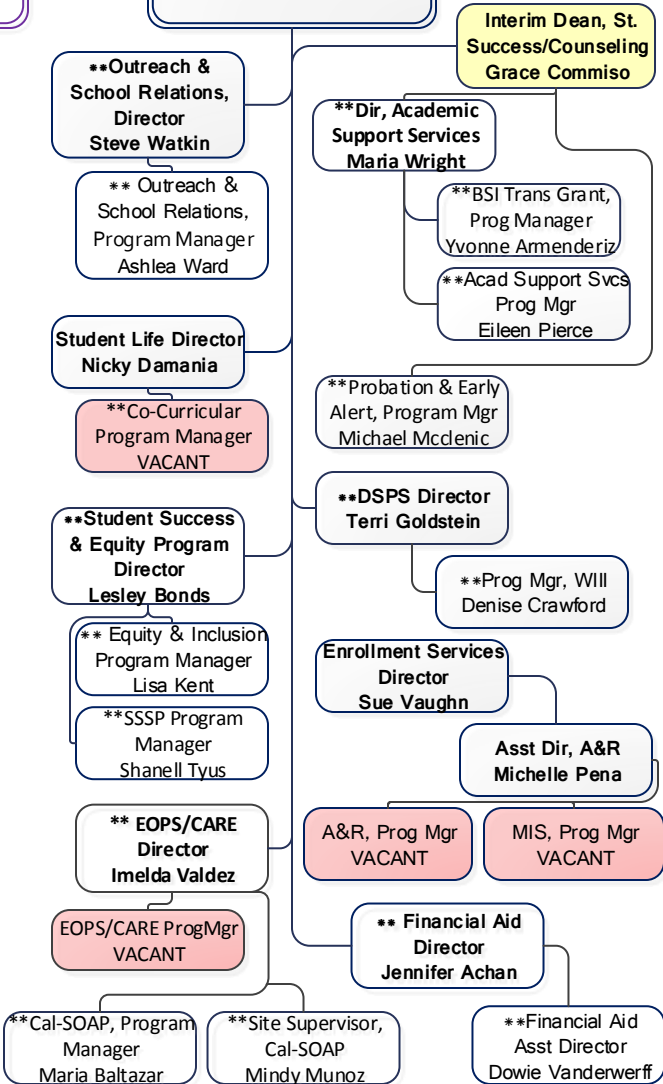

Bakersfield College
Administrative Organizational Chart
 Dec 2017

President
Sonya Christian

VP, Instruction
Nan Gomez-Heitzeberg

VP, Finance & Admin Services
Don Chrusciel

VP, Student Affairs
Zav Dadabhoj

LEGEND
 Yellow Shading= Interim Positions
 Green Shading= Budgeted; Not yet Posted
 Red = Vacant
 **= Non-GU001 Funded