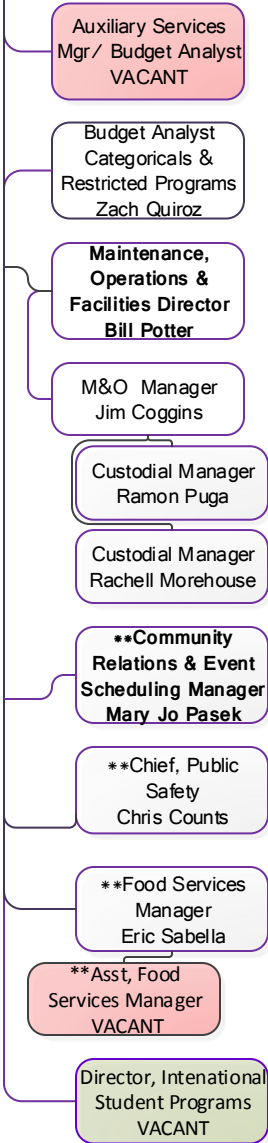

Bakersfield College
Administrative Organizational Chart
 Dec 2017

President
Sonya Christian

VP, Instruction
Nan Gomez-Heitzeberg

VP, Finance & Admin Services
Don Chrusciel

VP, Student Affairs
Zav Dadabhoj

LEGEND
 Yellow Shading= Interim Positions
 Green Shading= Budgeted; Not yet Posted
 Red = Vacant
 **= Non-GU001 Funded