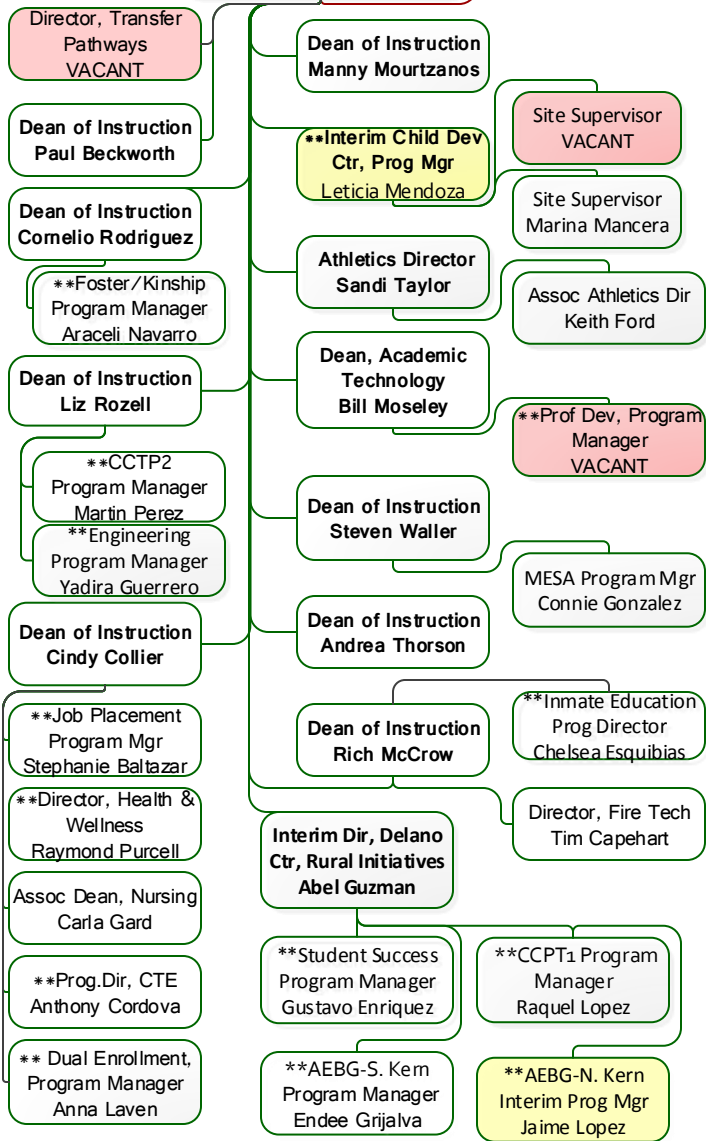

Bakersfield College
Administrative Organizational Chart
 Dec 2017

President
Sonya Christian

VP, Instruction
Nan Gomez-Heitzeberg

VP, Finance & Admin Services
Don Chrusciel

VP, Student Affairs
Zav Dadabhoj

LEGEND
 Yellow Shading= Interim Positions
 Green Shading= Budgeted; Not yet Posted
 Red = Vacant
 **= Non-GU001 Funded