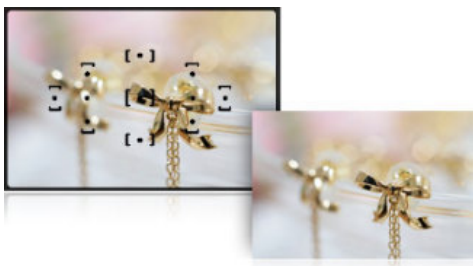

Focus on the details

The D3300's 11-point Autofocus System locks onto your subjects as soon as they enter the frame and stays with them until you catch the shot you want. Even fast-moving subjects are captured with tack-sharp precision. And when you're recording Full HD video, Full-time Autofocus keeps the focus where you want it.

Capture the sights and sounds

The D3300 doesn't only take great photos, it takes dazzling 1080p Full HD video with sound, too! Record smooth, ultra-sharp HD movies you can play back on your HDTV or upload to video sites. You can even apply those fun special effects for more creativity!