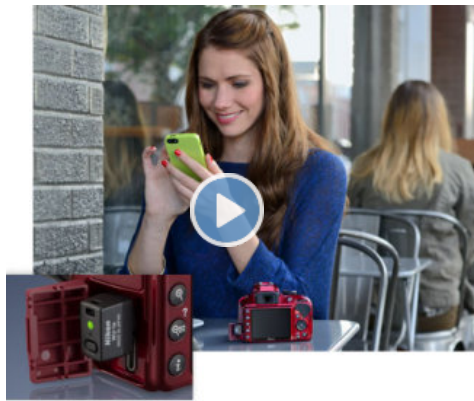

Use your smartphone with it

Share photos instantly with your compatible smartphone or tablet

Attach the optional WU-1a Wireless Adapter and marvel as the photos you take with the D3300 instantly appear on your compatible smartphone or tablet. Share your favorite shots without missing a beat—text them, email them, upload them to your favorite social networking sites—it's your choice! You can even use your compatible smartphone or tablet as a remote monitor for the D3300. See what the camera sees and fire the shutter, perfect for self-portraits and group photos that actually include you.