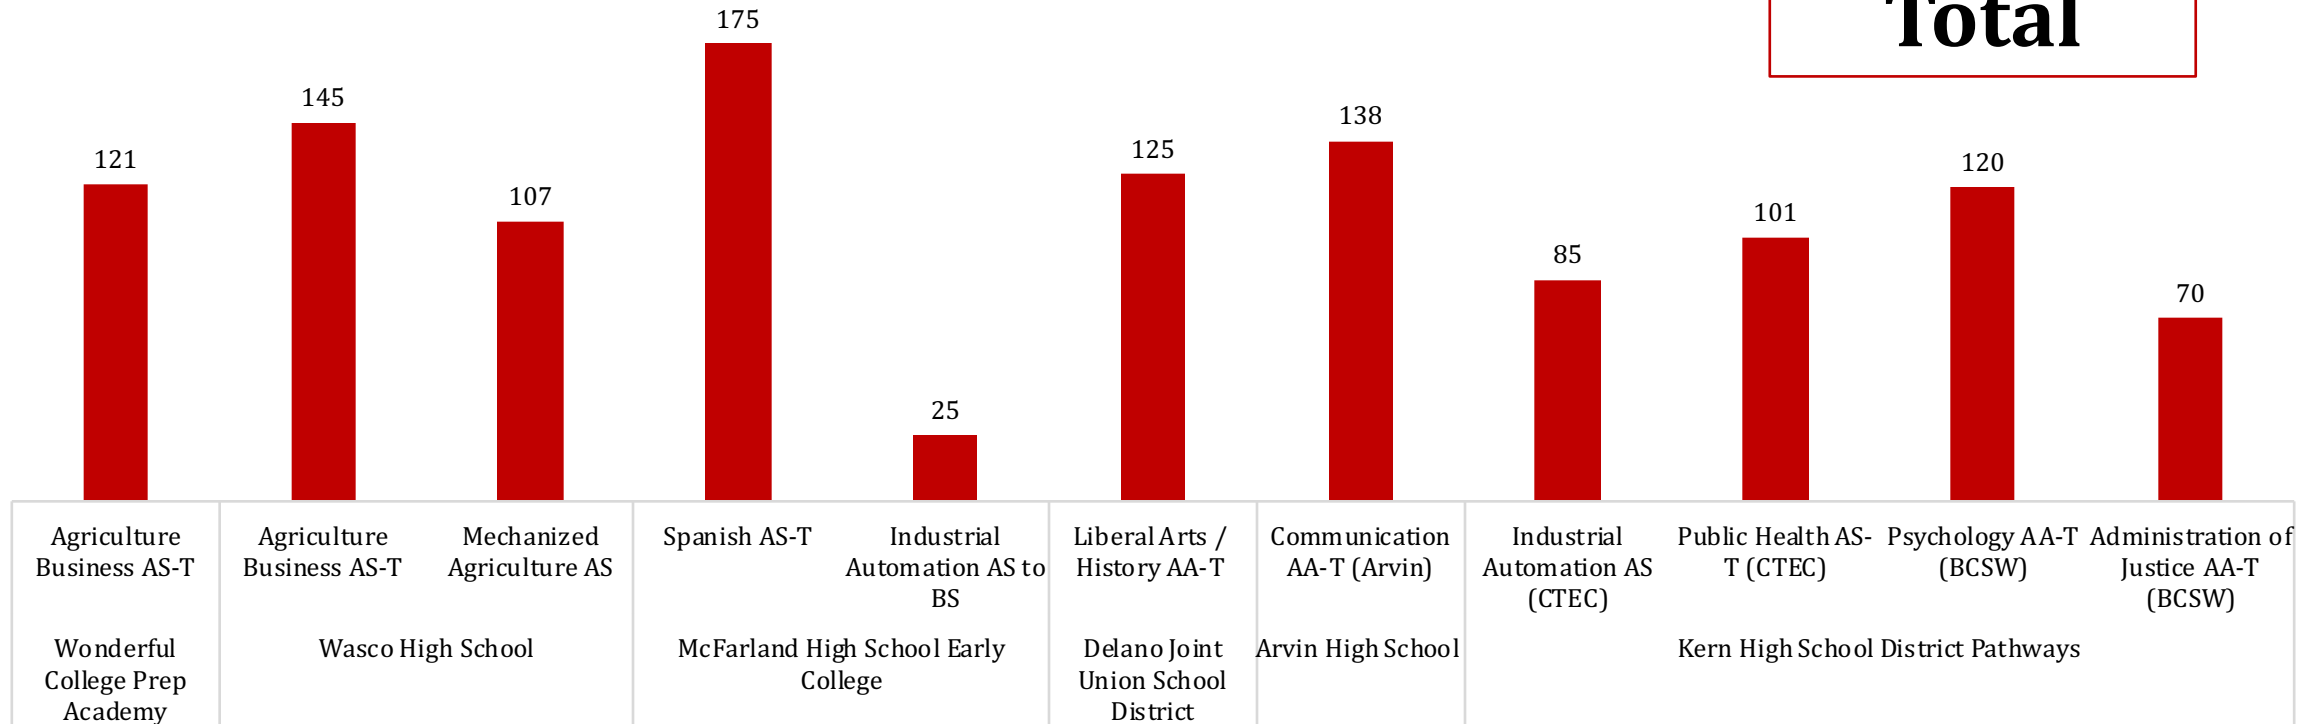

Degree Completion Cohorts

9th-12th Grade Students in Early College Degree Completion Pathways
Bakersfield College

**1,212
Total**