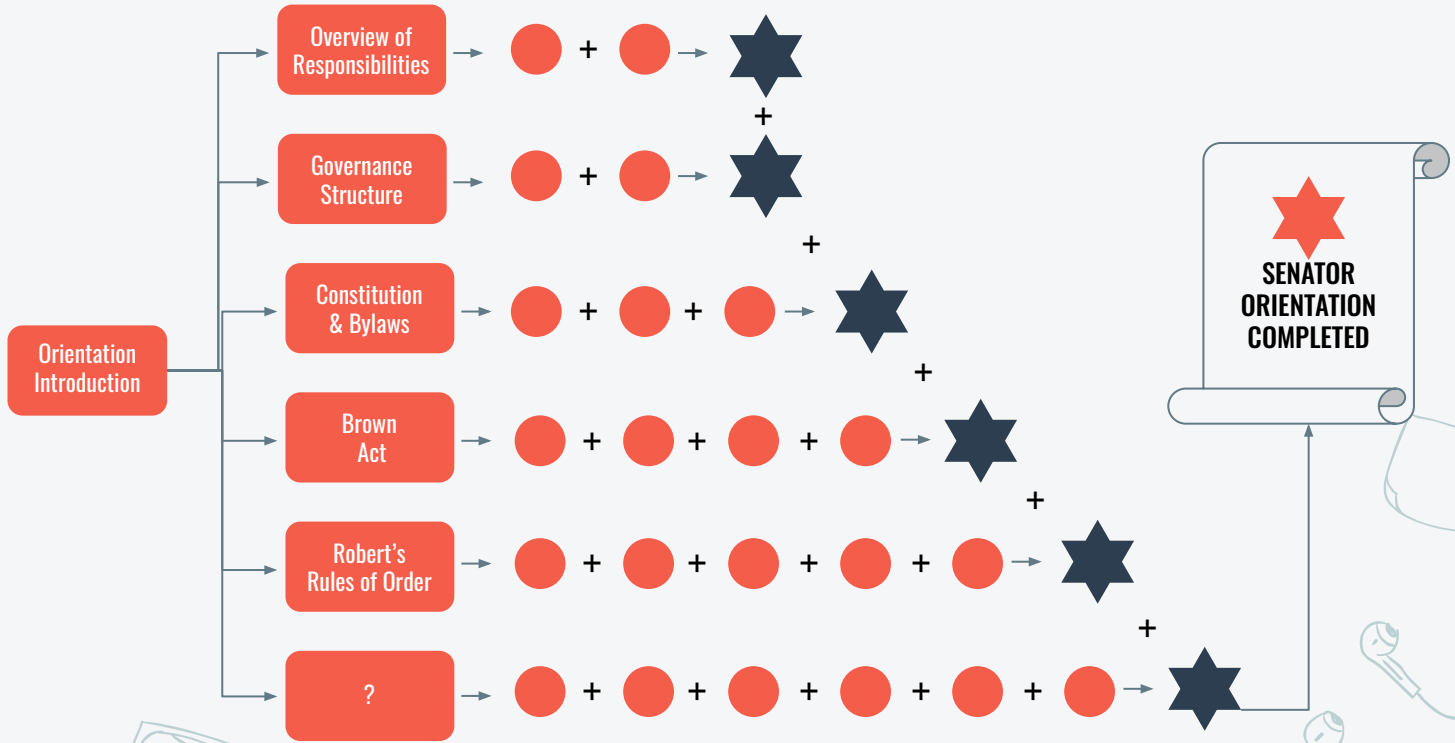

# SELF-PACED ORIENTATION

Matt Andrasian-Jones

## ABOUT THE ORIENTATION

Canvas Shell with multiple modules.

GOALS:

- ❌ Create a resource for Academic Senate
- ❌ Develop an onboarding/orientation for incoming senators
- ❌ Deliver consistency
- ❌ Work with Content Experts.

# PRELIMINARY STRUCTURE