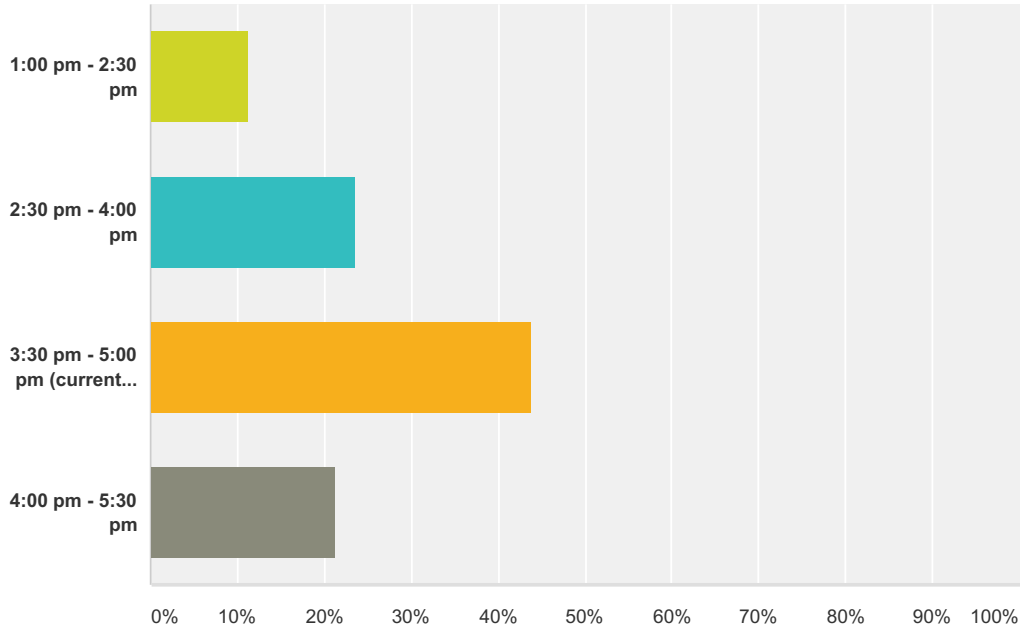

Academic Senate Meeting Time

Q1 The Academic Senate is discussing its meeting time and would like to know your preference. We meet every other Wednesday. Which of the following times do you feel would work best:

Answered: 89 Skipped: 0

Answer Choices	Responses	
1:00 pm - 2:30 pm	11.24%	10
2:30 pm - 4:00 pm	23.60%	21
3:30 pm - 5:00 pm (current schedule)	43.82%	39
4:00 pm - 5:30 pm	21.35%	19
Total		89